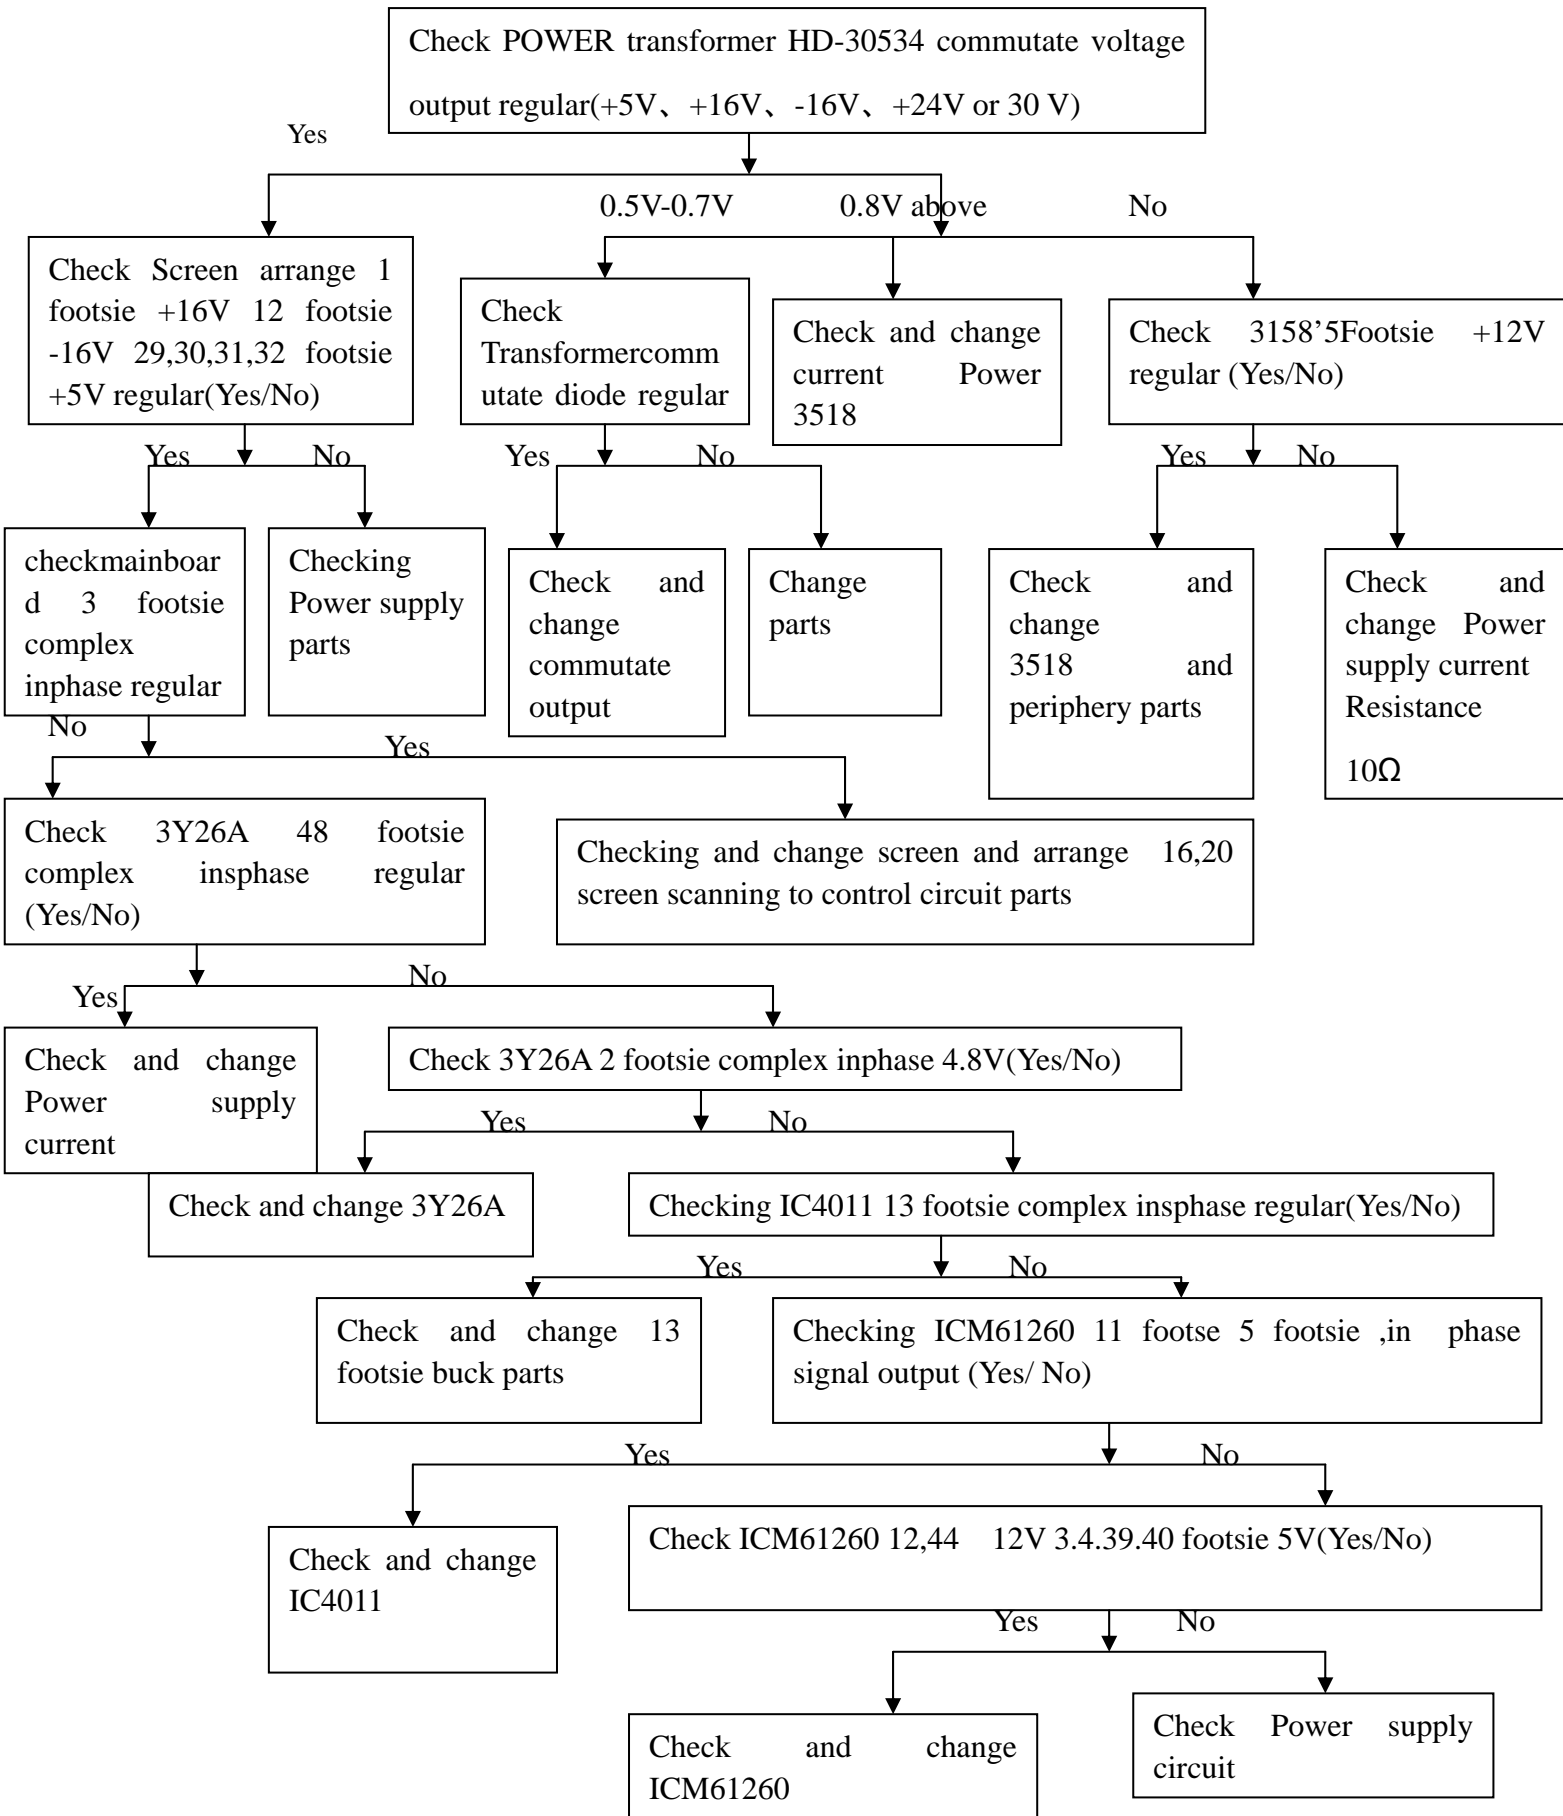

# AKAI ACL-801 Servicing Map

1. No picture. No sound. backlight not light

2 Backlight not light. Picture regular

3. whole light (No picture. No sound. Backlight regular)

4 . No sound, picture regular