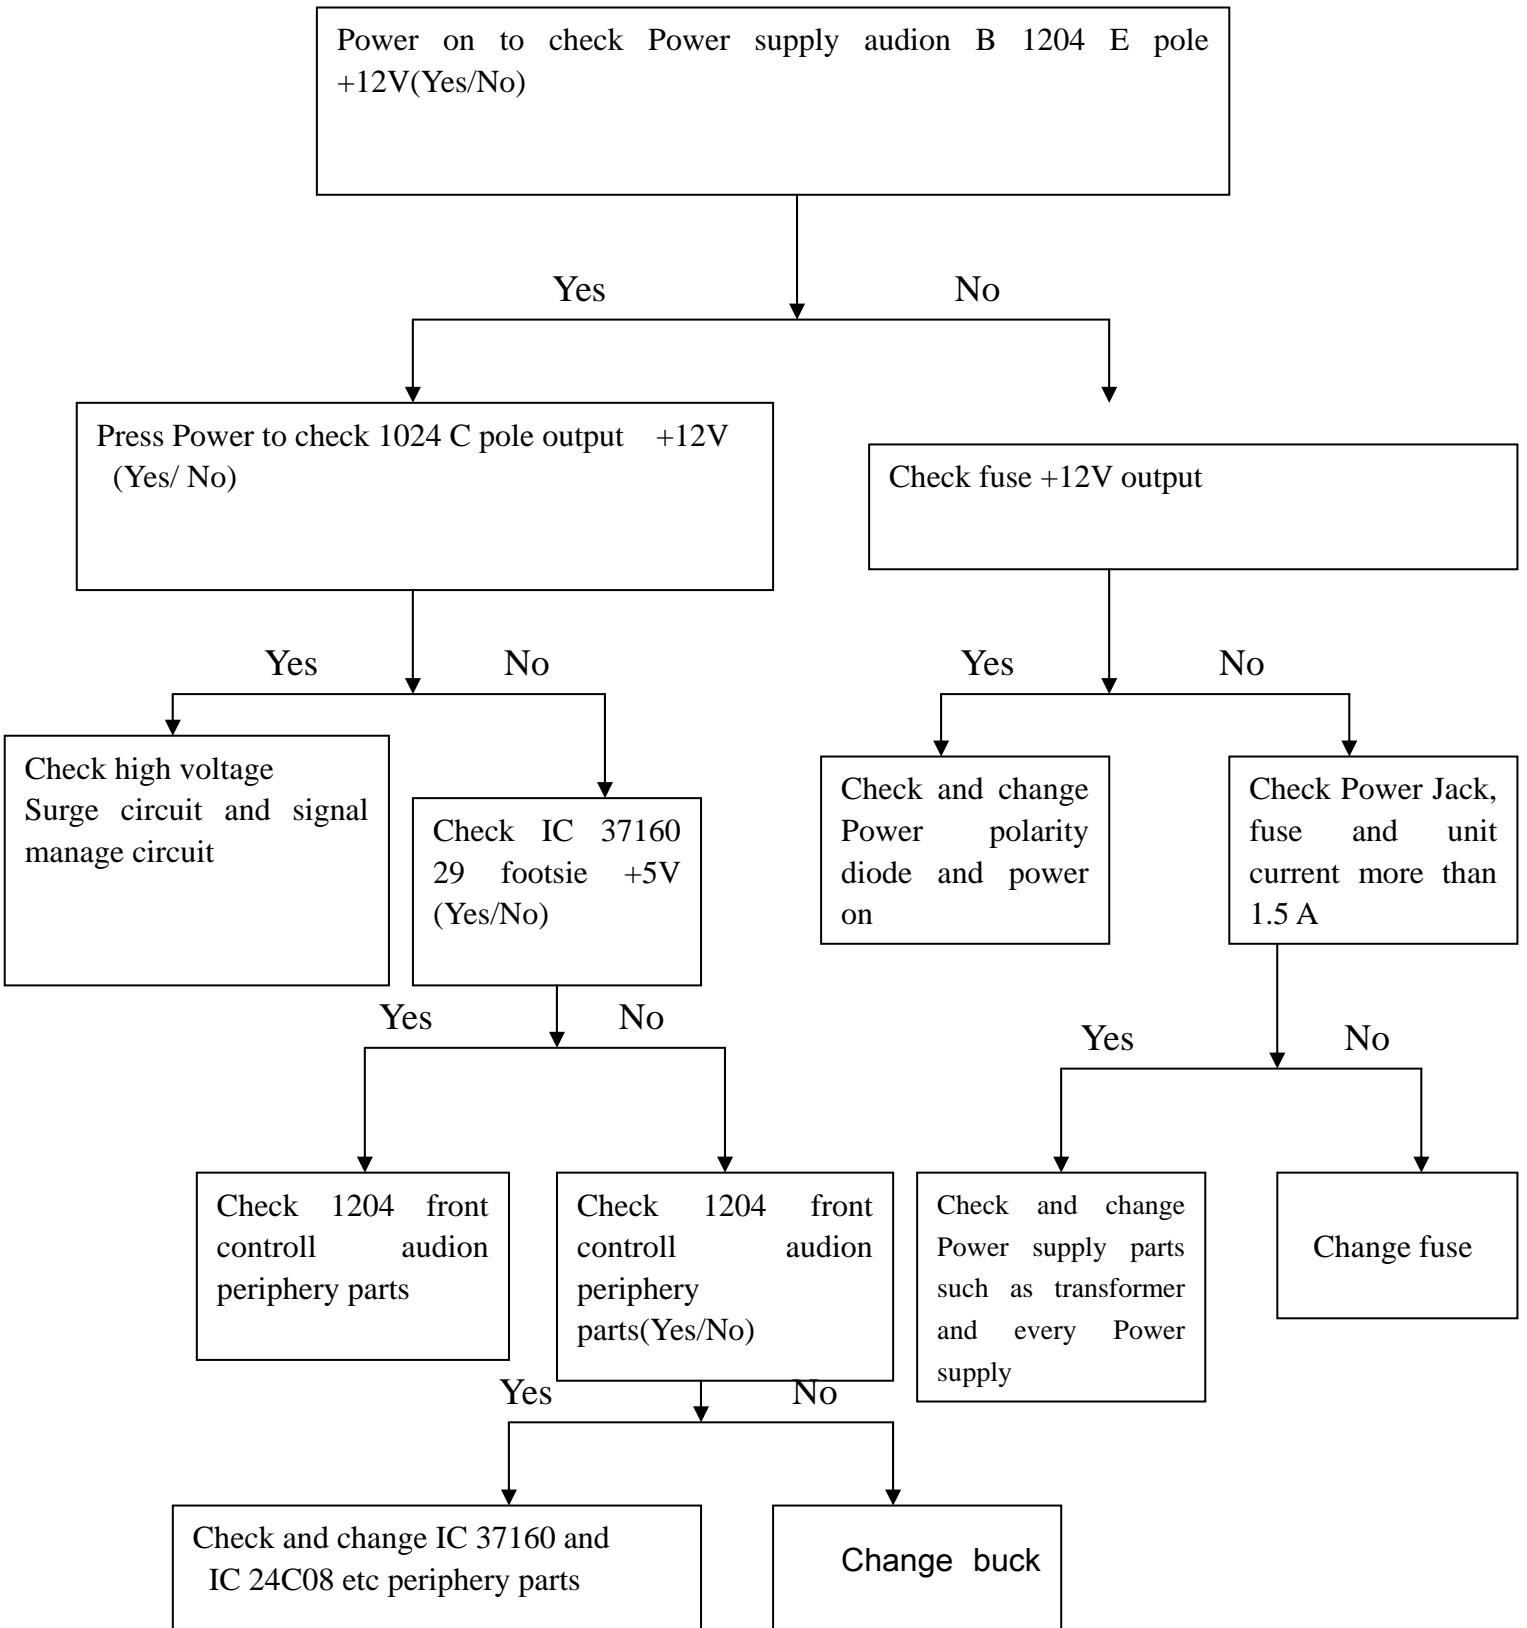

**AKAI**

**CAR TV**

Model:  
ACL-801

# AKAI ACL-801 Servicing Map

1. No picture. No sound. backlight not light

2 Backlight not light. Picture regular

3. whole light (No picture. No sound. Backlight regular)

4 . No sound, picture regular