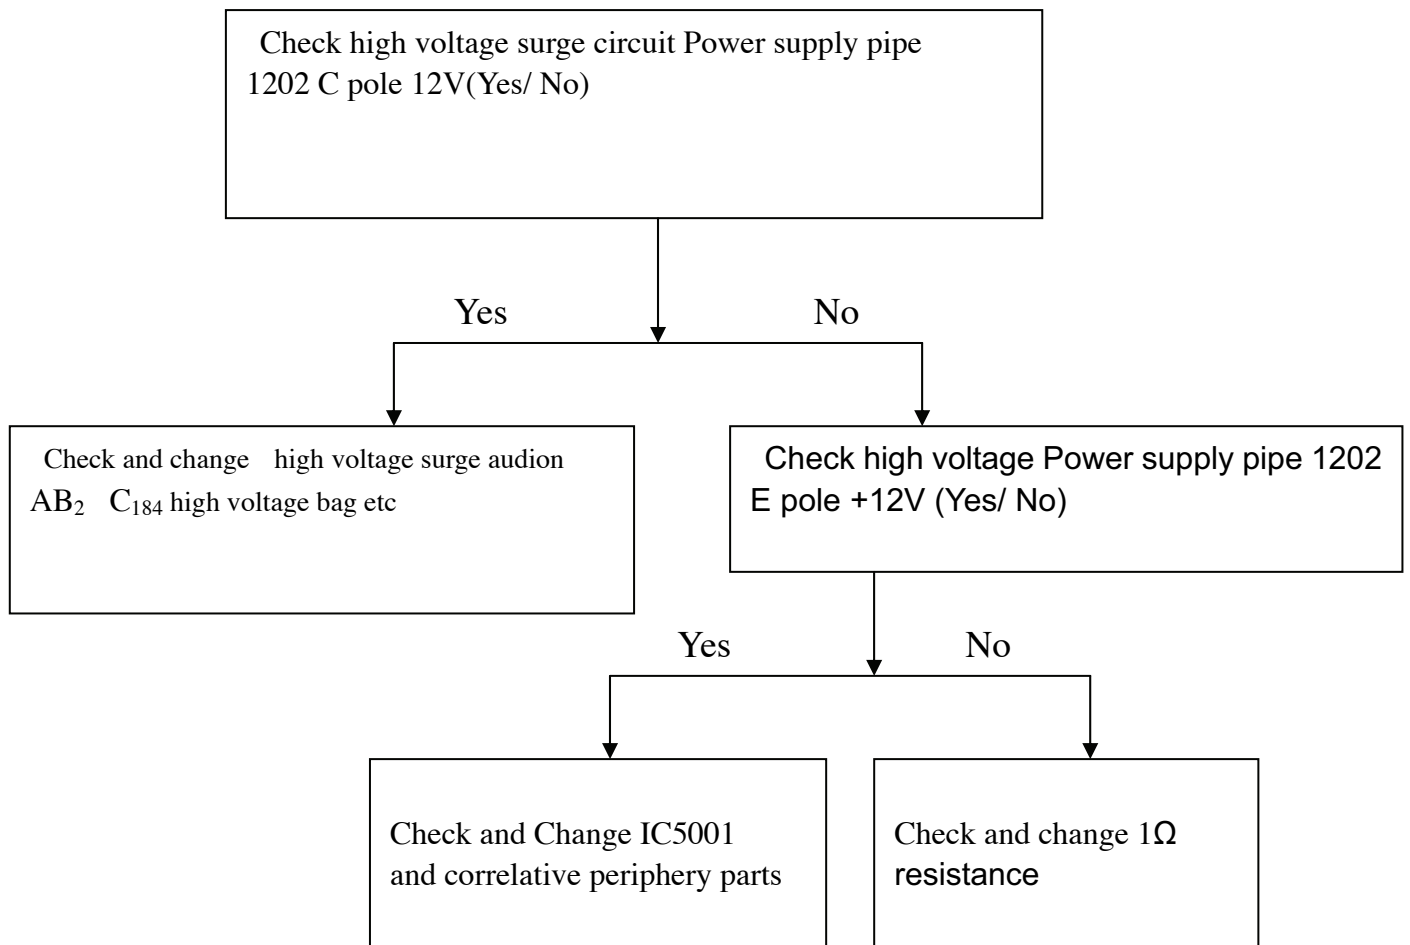

# AKAI ACL-801 Servicing Map

1. No picture. No sound. backlight not light

2 Backlight not light. Picture regular

3. whole light (No picture. No sound. Backlight regular)

4 . No sound, picture regular